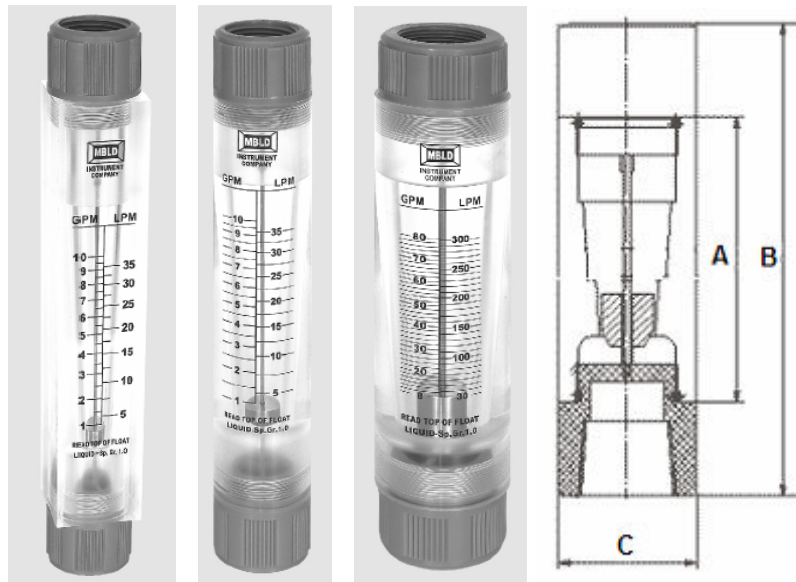

## IN-LINE FLOW METERS

Range – from 1 GPM to 200 GPM

Maximum pressure – 150 PSI

Maximum Temperature – 176° F

Body Material – Lucite

Float Material – 316L SST

Guide Rod Material – 316L SST

Connection Material – ABS

Connection Type - NPT

Model	GPM	Connection	A	B	C
LZT-1001-G	0.1 – 1.0	3/8" NPT	6.30	8.30	1.25
LZT-1002-G	0.2 – 2.0	1/2" NPT	6.30	8.30	1.25
LZT-1005-G	0.5 – 5.0	1/2" NPT	6.30	8.30	1.25
LZT-2510-G-S	1 – 10	1" NPT	9.00	11.60	1.75
LZT-2520-G-S	2 – 20	1" NPT	9.00	11.60	1.75
LZT-4004-G-S	4 – 40	1-1/2" NPT	9.05	11.90	2.70
LZT-4006-G-S	6 – 60	1-1/2" NPT	9.05	11.90	2.70
LZT-4008-G-S	8 – 80	1-1/2" NPT	9.05	11.90	2.70
LZT-4010-G-S	10 – 100	1-1/2" NPT	9.05	11.90	2.70
LZT-5015-G	50 – 150	2" NPT	12.20	15.00	3.75
LZT-5020-G	40 – 200	2-1/2" NPT	12.20	15.00	3.75