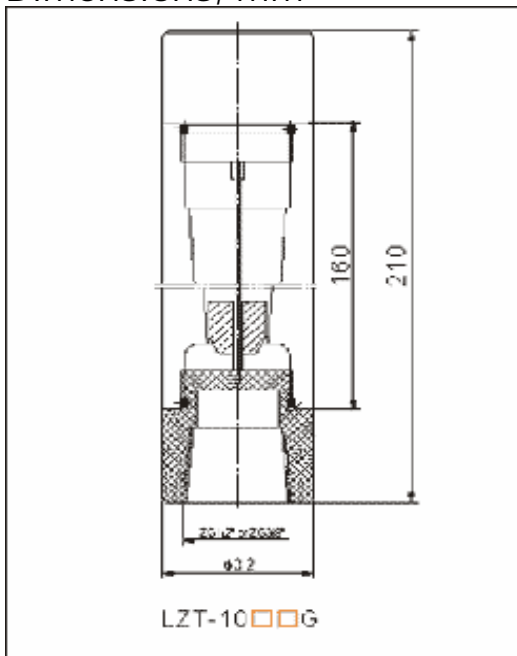

Environmental World Products LLC

[www.ewp-usa.com](http://www.ewp-usa.com)

Your Source for Commercial and Industrial RO Components

LZT-40 IN-LINE FLOWMETERS

Model	Range	Medium	Remarks
LZT-1001G	0.1~1 GPM/0.5~4LPM	Water	Circular
LZT-1002G	0.2~2 GPM/1~7LPM		
LZT-1005G	0.5~5 GPM/2~18LPM		

Dimensions, mm

Southeast (FL) Office  
 T: 904-425-8023  
 F: 904-425-8024  
 jireland@ewp-usa.com

Northeast/Midwest (MD) Office  
 T: 443-451-5056  
 F: 443-451-4378  
 jlarmon@ewp-usa.com

Warehouse: Jacksonville, FL 32207