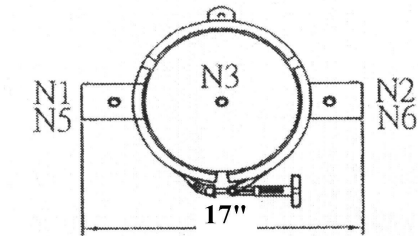

### 5 ROUND 40" LOW PRESSURE FILTER CARTRIDGE HOUSING

Material	304SST standard / 316SST and 316LSST option
Connections	2"NPTM standard / 2.5", 3", and Flange option
O-ring	EPDM standard / VITON option
Finish	Electro-Polished
Operating Pressure	100PSI
Maximum Pressure	142PSI
Design Temperature	212°F

No.	Description
1	Clamp
2	Top
3	O-ring
4	Nut
5	Flange
6	Cartridge Plate
7	Springs
8	Cartridge Rod
9	Cartridge Guide Rod
10	Cartridge
11	Shell
12	Cartridge Bowl
13	Nut
14	Cartridge Support Plate
15	Bottom
16	Support Legs

Connections	
N1	2"NPTM
N2	2"NPTM
N3	1/4"NPTF
N4	3/4"NPTM
N5	1/4"NPTF
N6	1/4"NPTF