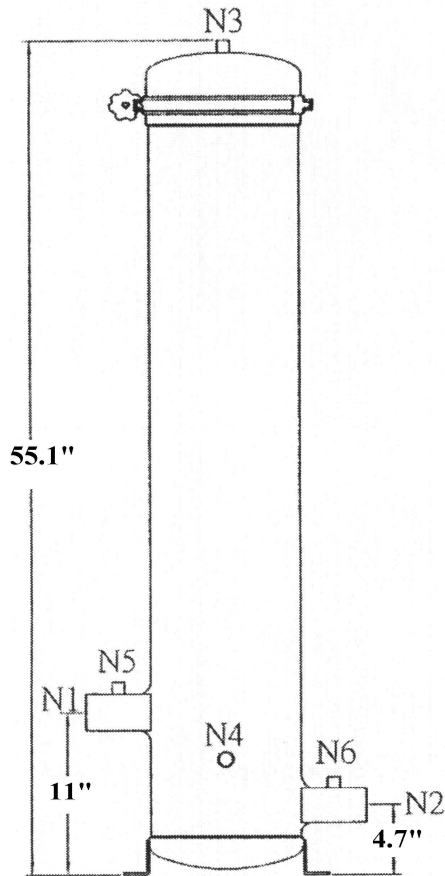

## TK Series - TK5-40

### 5 ROUND 40" LOW PRESSURE FILTER CARTRIDGE HOUSING

Material	304SST standard / 316SST and 316LSST option
Connections	2"NPTM standard / 2.5", 3", and Flange option
O-ring	EPDM standard / VITON option
Finish	Electro-Polished
Operating Pressure	100PSI
Maximum Pressure	142PSI
Design Temperature	212°F

No.	Description
1	Clamp
2	Top
3	O-ring
4	Nut
5	Flange
6	Cartridge Plate
7	Springs
8	Cartridge Rod
9	Cartridge Guide Rod
10	Cartridge
11	Shell
12	Cartridge Bowl
13	Nut
14	Cartridge Support Plate
15	Bottom
16	Support Legs

Connections	
N1	2"NPTM
N2	2"NPTM
N3	1/4"NPTF
N4	3/4"NPTM
N5	1/4"NPTF
N6	1/4"NPTF