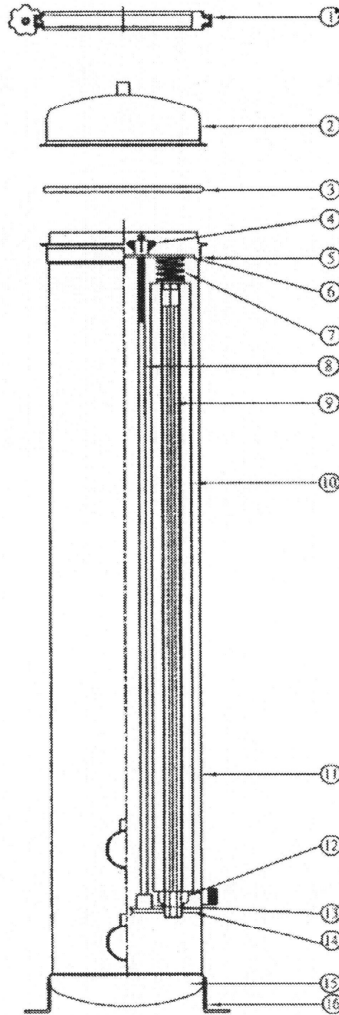

## TK Series - TK5-40

### 5 ROUND 40" LOW PRESSURE FILTER CARTRIDGE HOUSING

Material	304SST standard / 316SST and 316LSST option
Connections	2"NPTM standard / 2.5", 3", and Flange option
O-ring	EPDM standard / VITON option
Finish	Electro-Polished
Operating Pressure	100PSI
Maximum Pressure	142PSI
Design Temperature	212°F

No.	Description
1	Clamp
2	Top
3	O-ring
4	Nut
5	Flange
6	Cartridge Plate
7	Springs
8	Cartridge Rod
9	Cartridge Guide Rod
10	Cartridge
11	Shell
12	Cartridge Bowl
13	Nut
14	Cartridge Support Plate
15	Bottom
16	Support Legs

Connections	
N1	2"NPTM
N2	2"NPTM
N3	1/4"NPTF
N4	3/4"NPTM
N5	1/4"NPTF
N6	1/4"NPTF