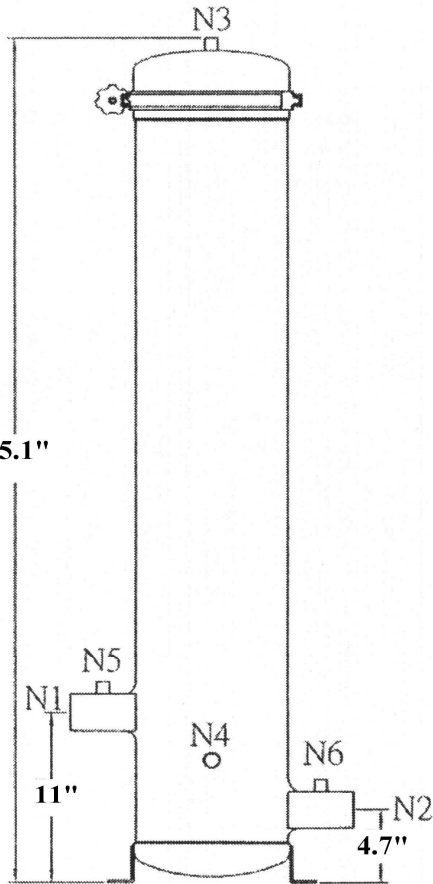

TK Series - TK7-40

7 ROUND 40" LOW PRESSURE FILTER CARTRIDGE HOUSING

Material	304SST standard / 316SST and 316LSST option
Connections	2"NPTM standard / 2.5", 3", and Flange option
O-ring	EPDM standard / VITON option
Finish	Electro-Polished
Operating Pressure	100PSI
Maximum Pressure	142PSI
Design Temperature	212°F

No.	Description
1	Clamp
2	Top
3	O-ring
4	Nut
5	Flange
6	Cartridge Plate
7	Springs
8	Cartridge Rod
9	Cartridge Guide Rod
10	Cartridge
11	Shell
12	Cartridge Bowl
13	Nut
14	Cartridge Support Plate
15	Bottom
16	Support Legs

Connections	
N1	2"NPTM
N2	2"NPTM
N3	1/4"NPTF
N4	3/4"NPTM
N5	1/4"NPTF
N6	1/4"NPTF