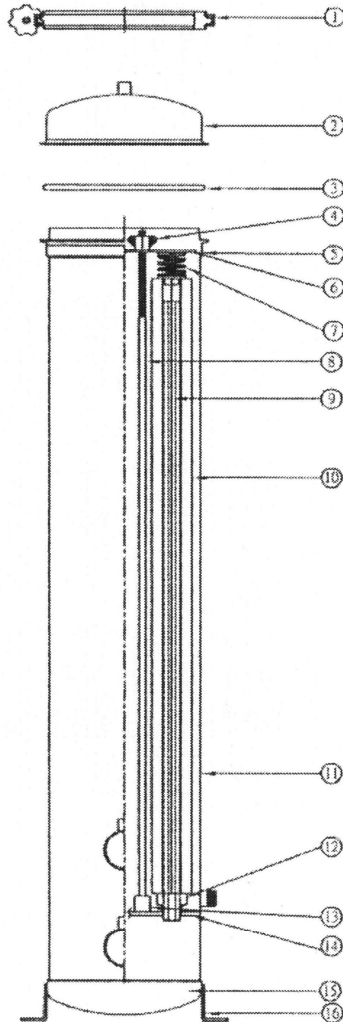

TK Series - TK7-40

7 ROUND 40" LOW PRESSURE FILTER CARTRIDGE HOUSING

Material	304SST standard / 316SST and 316LSST option
Connections	2"NPTM standard / 2.5", 3", and Flange option
O-ring	EPDM standard / VITON option
Finish	Electro-Polished
Operating Pressure	100PSI
Maximum Pressure	142PSI
Design Temperature	212°F

No.	Description
1	Clamp
2	Top
3	O-ring
4	Nut
5	Flange
6	Cartridge Plate
7	Springs
8	Cartridge Rod
9	Cartridge Guide Rod
10	Cartridge
11	Shell
12	Cartridge Bowl
13	Nut
14	Cartridge Support Plate
15	Bottom
16	Support Legs

Connections	
N1	2"NPTM
N2	2"NPTM
N3	1/4"NPTF
N4	3/4"NPTM
N5	1/4"NPTF
N6	1/4"NPTF