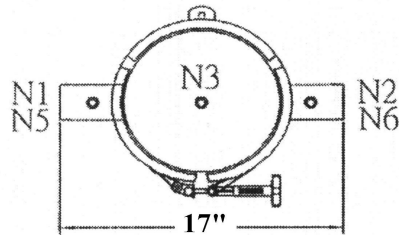

TK Series - TK7-40

7 ROUND 40" LOW PRESSURE FILTER CARTRIDGE HOUSING

Material	304SST standard / 316SST and 316LSST option
Connections	2"NPTM standard / 2.5", 3", and Flange option
O-ring	EPDM standard / VITON option
Finish	Electro-Polished
Operating Pressure	100PSI
Maximum Pressure	142PSI
Design Temperature	212°F

No.	Description
1	Clamp
2	Top
3	O-ring
4	Nut
5	Flange
6	Cartridge Plate
7	Springs
8	Cartridge Rod
9	Cartridge Guide Rod
10	Cartridge
11	Shell
12	Cartridge Bowl
13	Nut
14	Cartridge Support Plate
15	Bottom
16	Support Legs

Connections	
N1	2"NPTM
N2	2"NPTM
N3	1/4"NPTF
N4	3/4"NPTM
N5	1/4"NPTF
N6	1/4"NPTF