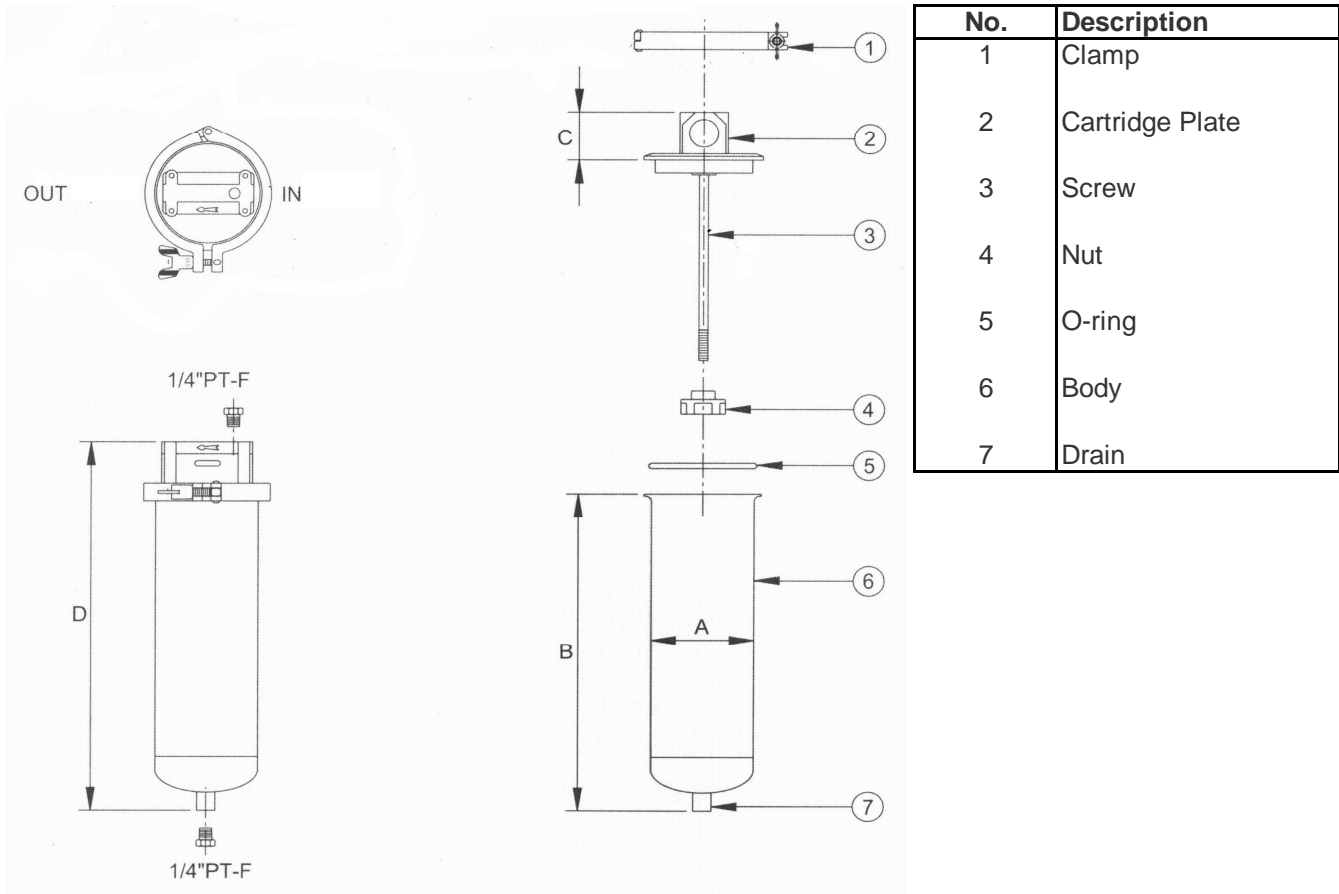

### SINGLE CARTRIDGE FILTER HOUSING

|                    |                                   |
|--------------------|-----------------------------------|
| Material           | 304SST standard / 316SST option   |
| Connections        | 3/4"NPTF standard / 1"NPTF option |
| O-ring             | EPDM standard / VITON option      |
| Finish             | Electro-Polished                  |
| Operating Pressure | 142PSI                            |
| Maximum Pressure   | 170PSI                            |
| Design Temperature | 212°F                             |

| No. | Description     |
|-----|-----------------|
| 1   | Clamp           |
| 2   | Cartridge Plate |
| 3   | Screw           |
| 4   | Nut             |
| 5   | O-ring          |
| 6   | Body            |
| 7   | Drain           |

| Model | IN/OUT    | A    | B     | C    | D     | GPM | Weight  |
|-------|-----------|------|-------|------|-------|-----|---------|
| T-1   | 3/4" NPTF | 4.2" | 13.6" | 2.0" | 15.8" | 5   | 9 lbs.  |
| T-2   | 1" NPTF   | 4.2" | 23.4" | 2.0" | 25.6" | 10  | 12 lbs. |
| T-3   | 1" NPTF   | 4.2" | 33.3" | 2.0" | 35.4" | 15  | 33 lbs. |