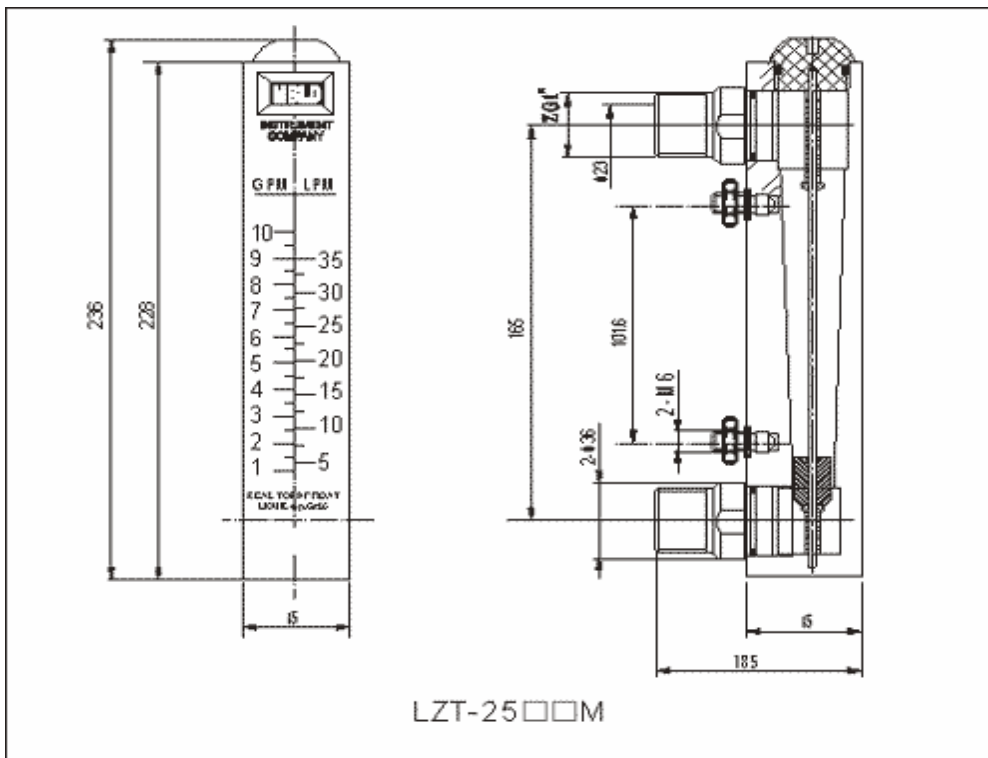

### LZT-25 PANEL MOUNT FLOWMETERS

Model	Range	Medium	Remarks
LZT-2510M	1 ~ 10 GPM / 5 ~ 35 LPM	Water	Without Valve
LZT-2516M	2 ~ 16 GPM / 4 ~ 60 LPM		
LZT-2520M	2 ~ 20 GPM / 10 ~ 70 LPM		

Southeast (FL) Office